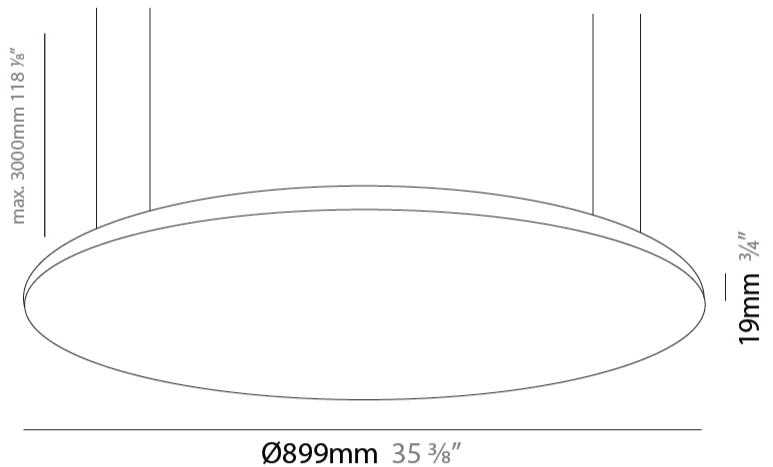

INFINITE ROUND SUSPENSION

A51060- -

base number
Color   Temperature   Finish   Options

1. To build a product code in our configurator select the specify button on the base model # product page
2. To build a manual product code on this datasheet choose from the options listed below in blue font and add the suffix to the base model #

GENERAL

Series: Infinite Round
Partner: Ivela
Division: Architectural
Installation: Suspension
Product Type: Panels
Mounting Location: Ceiling
Light Distribution: Direct

PHYSICAL

Shape: Round
Diameter (mm): 1216
Diameter (in): 47 7/8
Height (mm): 19
Height (in): 3/4
Max. Overall Height (mm): 2500
Max. Overall Height (in): 98 7/16
Diffuser: Opal Polycarbonate
Fixture Finish: WHI / BLK / GLD
Fixture Material: Aluminum

ELECTRICAL

Lamp Type: LED
Input Wattage (W): 78
Dimming: Tri-Mode (Non-Dimming and Phase Dimming (120Vac only) and 0-10V Dimming)
Driver Included: No
Driver Location: Remote
Driver Type: Constant Voltage - Universal
Driver Class: Class 2
Housing: ENCP 5 (ERP) ENCP 8 (SC Power)
Input Voltage (V): 120 - 277
Output Voltage (V): 24

LED

Color Temperature (°K): 2700 / 3000 / 3500 / 4000
Max. Delivered Lumen (lm): 4560 / 4750 / 4891 / 5035
Nominal Lumen (lm): 9120 / 9500 / 9783 / 10070
CRI: >93 CRI
Lamp Life (hrs): 50000

OPTICAL

RATINGS AND CERTIFICATIONS

Certified By: Certified for North American Standards
IP rating: IP20