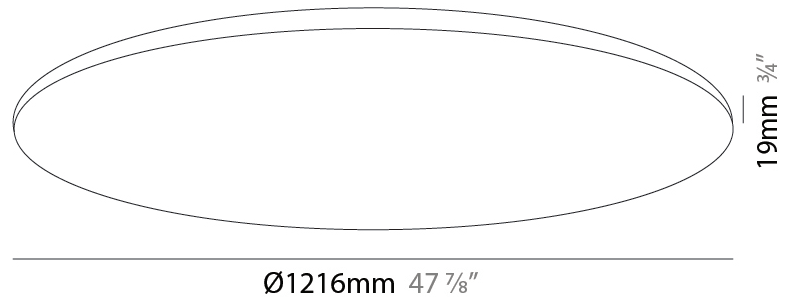

PROJECT	
TYPE	
SPECIFIER	
QUANTITY	
DATE	

INFINITE ROUND RECESSED

A56181- -
base number   Color   Finish
                         Temperature   Options

1. To build a product code in our configurator select the specify button on the base model # product page
2. To build a manual product code on this datasheet choose from the options listed below in blue font and add the suffix to the base model #

GENERAL

Series: Infinite Round
Partner: Ivela
Division: Architectural
Installation: Recessed
Product Type: Panels
Mounting Location: Ceiling
Light Distribution: Direct

PHYSICAL

Shape: Round
Diameter (mm): 1216
Diameter (in): 47 ⁷/₈
Height (mm): 19
Height (in): 3/4
Diffuser: PMMA - Opal
[Fixture Finish: WHI / BLK / GLD](#)
Fixture Material: Aluminum

ELECTRICAL

Lamp Type: LED
Input Wattage (W): 76
Dimming: Tri-Mode (Non-Dimming and Phase Dimming (120Vac only) and 0-10V Dimming)
Driver Included: No
Driver Location: Remote
Driver Type: Constant Voltage - Universal
Driver Class: Class 2
Housing: ENCP 5 (ERP) ENCP 8 (SC Power)
Input Voltage (V): 120 - 277
Output Voltage (V): 24

LED

[Color Temperature (°K): 2700 / 3000 / 3500 / 4000](#)
Max. Delivered Lumen (lm): 4560 / 4750 / 4891 / 5035
Nominal Lumen (lm): 9120 / 9500 / 9783 / 10070
CRI: >93 CRI
Lamp Life (hrs): 50000

OPTICAL

RATINGS AND CERTIFICATIONS

Certified By: CSA Certified to UL and CSA Standards
IP rating: IP20